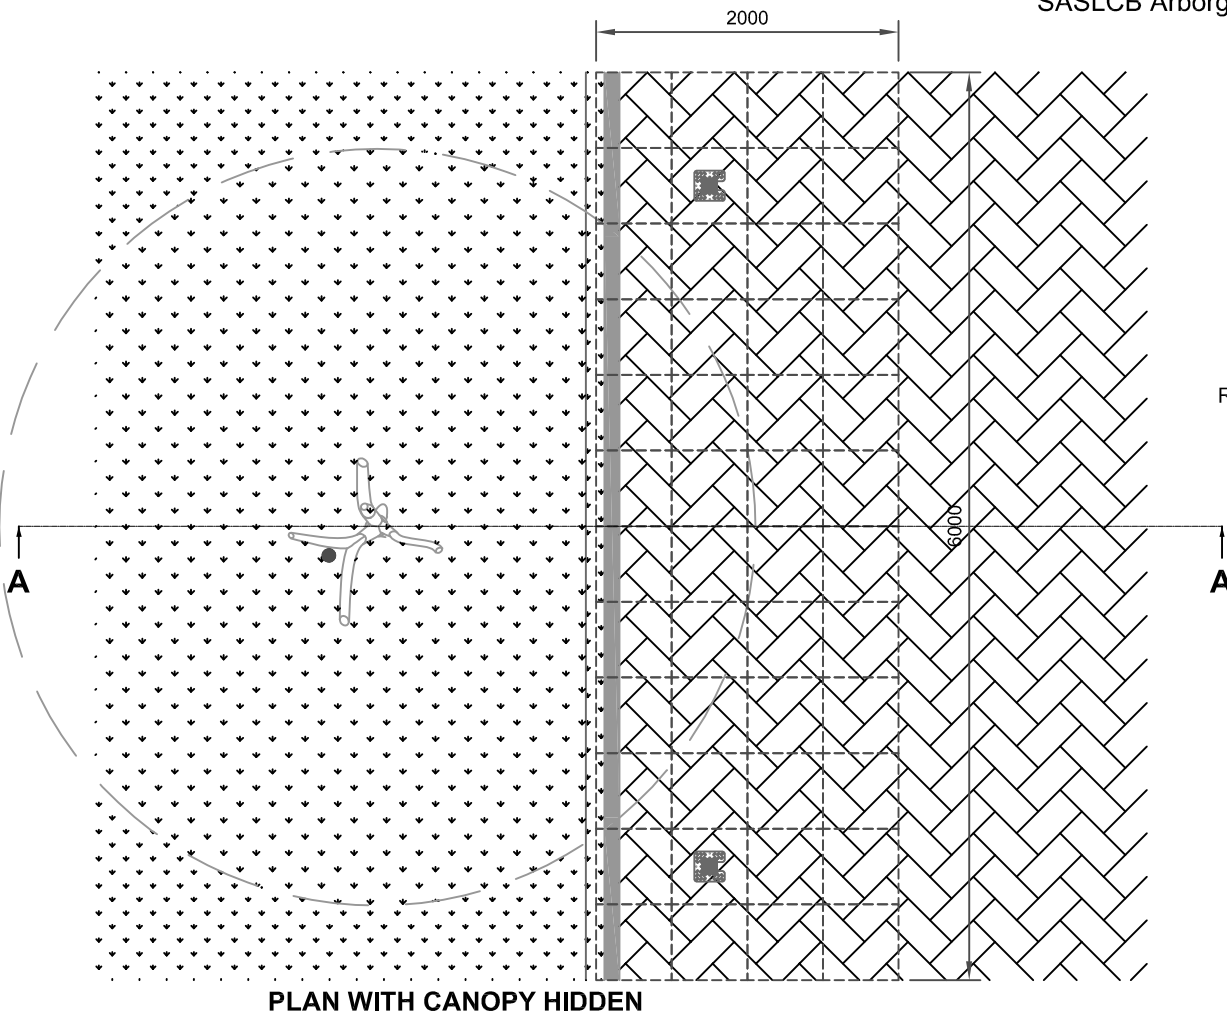

Package includes the following GreenBlue Urban products per tree:

GBURAC600A RootSpace uprights - 112 No. 500mm x 70mm x 600mm per tree

GBURAC500A RootSpace Airflow deck - 48 No. 500mm x 500mm x 70mm

Rootsoil 20 to fill RootSpace - allow 7.2 cu. m per tree in hard paving. Additional allowance needs to be made for settlement

RootStart Mycorrhiza - apply to tree pit at time of planting in accordance with manufacturer's recommendations - allow 200g per tree

RRARBV150A Arborvent 150 single inlet aeration system with cast inlets including 0.75m 100mm diameter pipe

GLTWGNA twinwall geonet - 12 sq. m

GRN20 plastic open reinforcing mesh, 20mm aperture - 22 sq. m

SASLCB Arborguy strapped anchor system - large

Package also includes the following GreenBlue Urban products:

RRURB1A RootRain Urban irrigation system

RER600A ReRoot 600 ribbed root barrier

RERJTA ReRoot Jointing tape

GBUMOT3A - Drainage layer as per installation instructions

Note:

20% additional for with the Geotextile and Reinforcing Mesh to allow for overlap and cutting requirements

For heavy load applications, install RootSpace side panels to installation as directed by engineer

Structural engineer's note:

For increased strength and stability in soft ground conditions, specify RootSpace modules to incorporate side panel inserts to tree pit perimeter.

Additional geonet is required where sub-base is less than 3% CBR