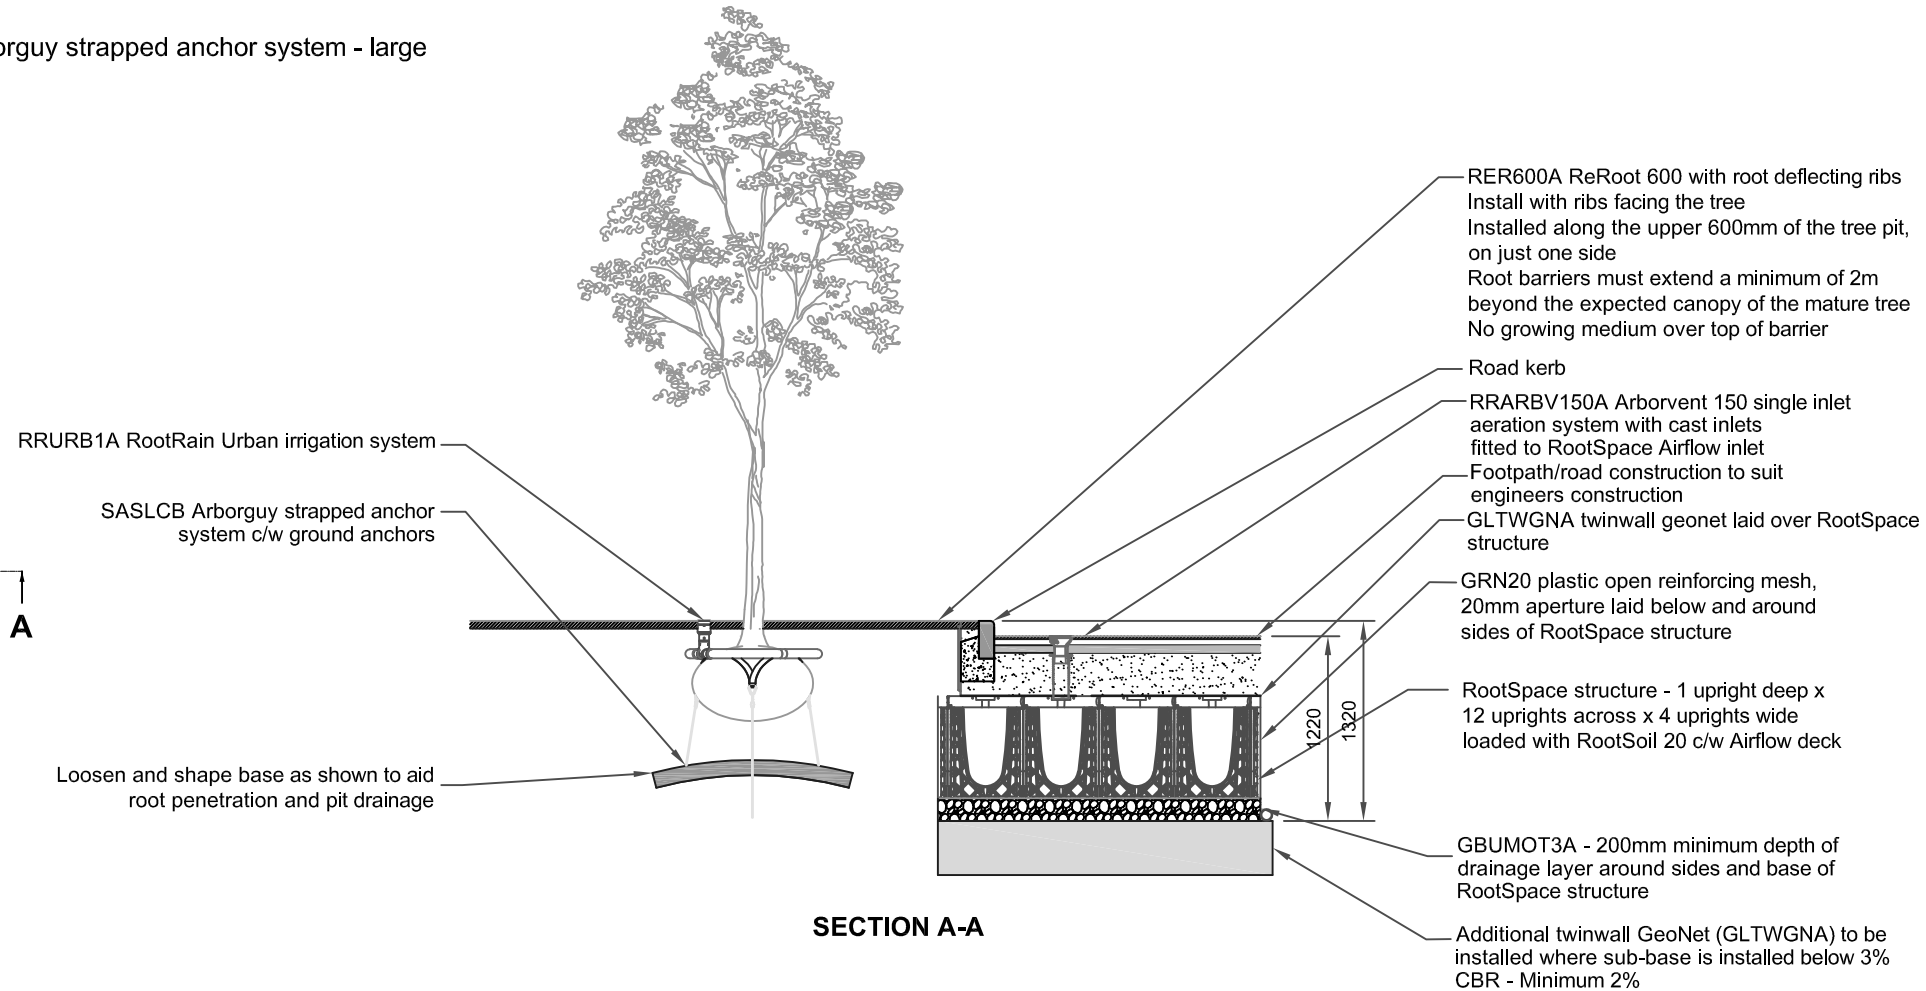

Package includes the following GreenBlue Urban products per tree:

GBURAC600A RootSpace uprights - 112 No. 500mm x 70mm x 600mm per tree

GBURAC500A RootSpace Airflow deck - 48 No. 500mm x 500mm x 70mm

Rootsoil 20 to fill RootSpace - allow 7.2 cu. m per tree in hard paving. Additional allowance needs to be made for settlement

RootStart Mycorrhiza - apply to tree pit at time of planting in accordance with manufacturer's recommendations - allow 200g per tree

RRARBV150A Arborvent 150 single inlet aeration system with cast inlets including 0.75m 100mm diameter pipe

GLTWGNA twinwall geonet - 12 sq. m

GRN20 plastic open reinforcing mesh, 20mm aperture - 22 sq. m

SASLCB Arborguy strapped anchor system - large

Package also includes the following GreenBlue Urban products:

RRURB1A RootRain Urban irrigation system

RER600A ReRoot 600 ribbed root barrier

RERJTA ReRoot Jointing tape

GBUMOT3A - Drainage layer as per installation instructions

Note:

20% additional for with the Geotextile and Reinforcing Mesh to allow for overlap and cutting requirements

For heavy load applications, install RootSpace side panels to installation as directed by engineer

Structural engineer's note:

For increased strength and stability in soft ground conditions, specify RootSpace modules to incorporate side panel inserts to tree pit perimeter.

Additional geonet is required where sub-base is less than 3% CBR