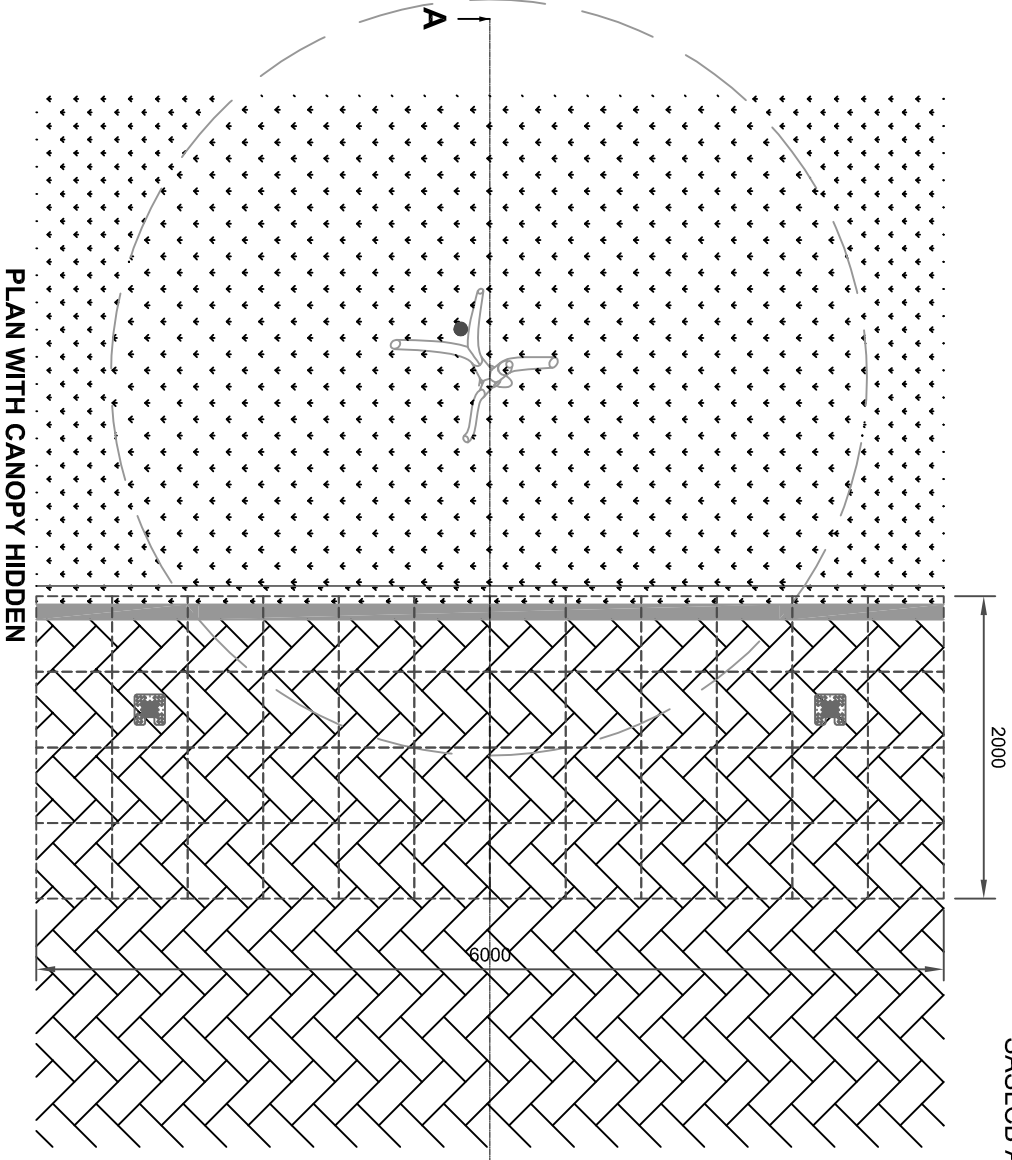

Package includes the following GreenBlue Urban products per tree:

- GBURAC600A RootSpace uprights - 112 No. 500mm x 500mm x 600mm per tree
- GBURAC500A RootSpace Airflow deck - 48 No. 500mm x 500mm x 70mm

Rootsoil 20 to fill RootSpace - allow 7.2 cu. m per tree in hard paving. Additional allowance needs to be made for settlement

RootStart Mycorrhiza - apply to tree pit at time of planting in accordance with manufacturer's recommendations - allow 200g per tree

RRARBV150A Arborvent 150 Double inlet aeration/irrigation system with cast inlets including 2m 100mm diameter pipe

GLTWGNA twinwall geonet - 15 sq. m

GRN20 plastic open reinforcing mesh, 20mm aperture - 30 sq. m

SASLCB Arborquy strapped anchor system - large

Package also includes the following GreenBlue Urban products:

- RRURB1A RootRain Urban aeration/irrigation system
- RER600A ReRoot 600 ribbed root barrier
- RERJTA ReRoot Joining tape

Note: Special drive rod kit required for SASLCB installation

20% additional for with the Geotextile and Reinforcing Mesh to allow for overlap and cutting requirements

For heavy load applications, install RootSpace side panels to installation as directed by engineer

Structural engineer's note:

For increased strength and stability in soft ground conditions, specify RootSpace modules to incorporate side panel inserts to tree pit perimeter