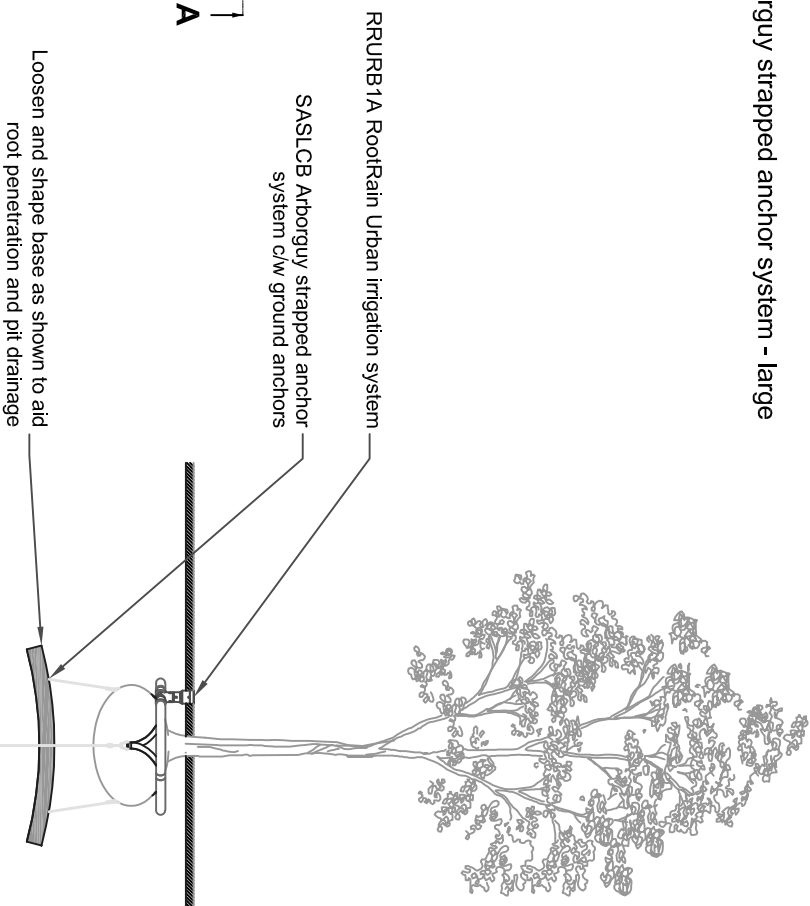

Package includes the following GreenBlue Urban products per tree:

- GBURAC600A RootSpace uprights - 112 No. 500mm x 500mm x 600mm per tree
- GBURAC500A RootSpace Airflow deck - 48 No. 500mm x 500mm x 70mm

Rootsoil 20 to fill RootSpace - allow 7.2 cu. m per tree in hard paving. Additional allowance needs to be made for settlement

RootStart Mycorrhiza - apply to tree pit at time of planting in accordance with manufacturer's recommendations - allow 200g per tree

RRARBV150A Arborvent 150 Double inlet aeration/irrigation system with cast inlets including 2m 100mm diameter pipe

GLTWGNA twinwall geonet - 15 sq. m

GRN20 plastic open reinforcing mesh, 20mm aperture - 30 sq. m

SASLCB Arborquy strapped anchor system - large

Package also includes the following GreenBlue Urban products:

- RRURB1A RootRain Urban aeration/irrigation system
- RER600A ReRoot 600 ribbed root barrier
- RERJTA ReRoot Joining tape

Note: Special drive rod kit required for SASLCB installation

20% additional for with the Geotextile and Reinforcing Mesh to allow for overlap and cutting requirements

For heavy load applications, install RootSpace side panels to installation as directed by engineer

Structural engineer's note:

For increased strength and stability in soft ground conditions, specify RootSpace modules to incorporate side panel inserts to tree pit perimeter