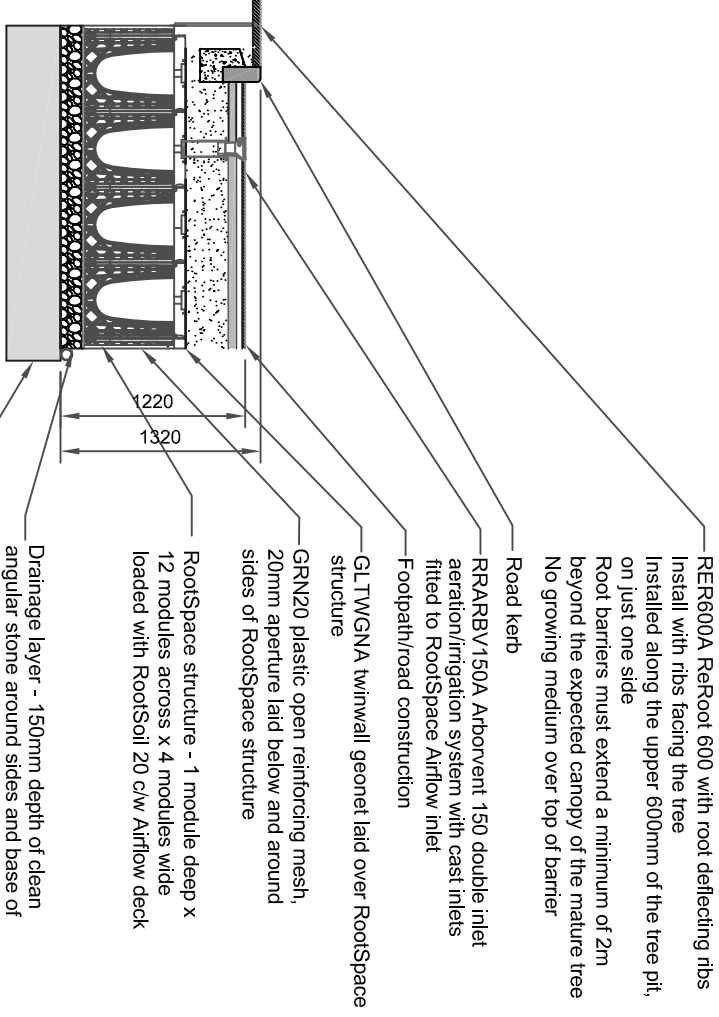

RRARBV150A Arborvent 150 Double inlet aeration/irrigation system with cast inlets including 2m 100mm diameter pipe

GLTWGNA twinwall geonet - 15 sq. m

GRN20 plastic open reinforcing mesh, 20mm aperture - 30 sq. m

**Note:** Special drive rod kit required for SASLCB installation

20% additional for with the Geotextile and Reinforcing Mesh to allow for overlap and cutting requirements

For heavy load applications, install RootSpace side panels to installation as directed by engineer

**Structural engineer's note:**

For increased strength and stability in soft ground conditions, specify RootSpace modules to incorporate side panel inserts to tree pit perimeter

**SECTION A-A**

PROJECT  
**TREE PRODUCT PACKAGES**